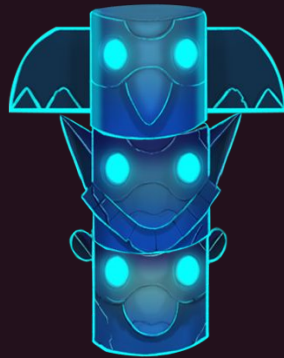

The title graphic features a central illustration of a red buffalo's head with glowing blue eyes. The word "MYSTIC" is written in large, glowing blue, blocky letters across the buffalo's face. Below it, the word "BUFFALO" is written in a bold, black, blocky font with a white outline, set against a background of bright orange and yellow flames. Four glowing gemstones are arranged around the text: two yellow diamonds at the top and two blue diamonds at the bottom. The background of the entire image is a stylized landscape with a blue sky, white clouds, a brown rocky cliff on the left with two small blue teepees on top, and a flat, brownish ground in the foreground.

# TOTEM - PHASE 1

1

Totem statue  
turns active in  
Free Spins phase

2

GemStone  
symbols change  
the color of one  
segment

3

When totem turns  
to BLUE color  
player obtains 3  
additional spins  
and one column  
stacked Wild