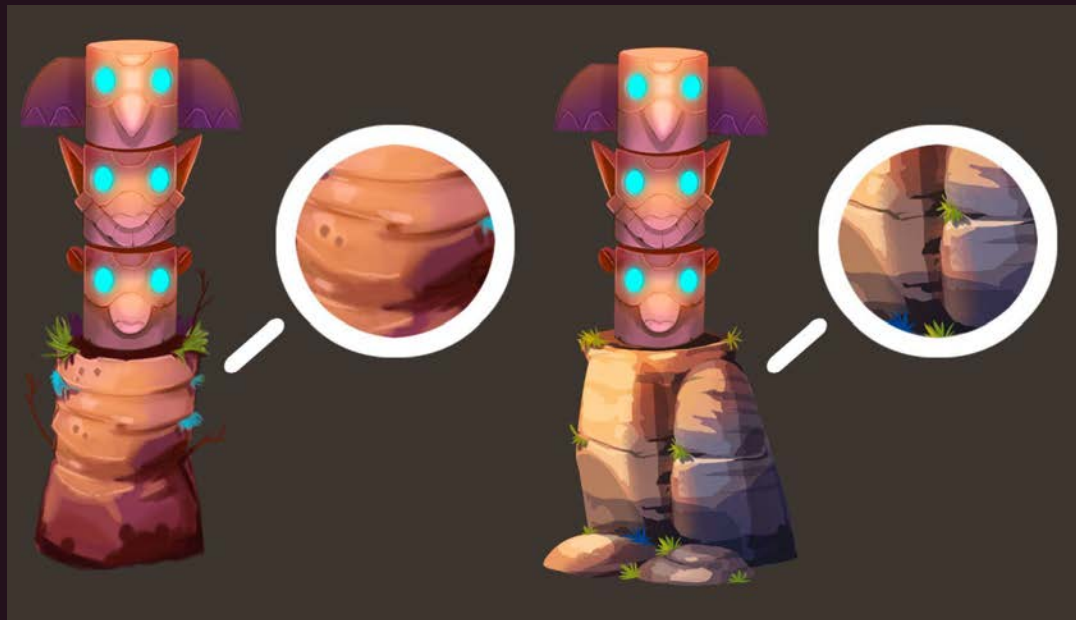

CONCEPT ART