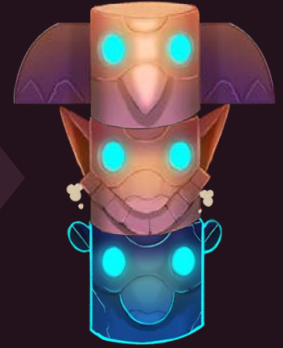

The title graphic features a central illustration of a red buffalo's head with glowing blue eyes. The word "MYSTIC" is written in large, glowing blue, blocky letters across the buffalo's face. Below it, the word "BUFFALO" is written in a bold, black, blocky font with a white outline, set against a background of bright orange and yellow flames. Four glowing gemstones are arranged around the text: two yellow diamonds at the top and two blue diamonds at the bottom. The background of the entire image is a stylized landscape with a blue sky, white clouds, a brown rocky cliff on the left with two small blue teepees on top, and a flat, brownish ground in the foreground.

**MYSTIC**  
**BUFFALO**

3

TRIPLE CHERRY

## FREE SPINS PHASE

1. Getting 3 BONUS symbols in a spin gives you access to the Free Spins phase
2. One column Stacked WILD appears at the fifth column

x3

# TOTEM - PHASE 1

1

Totem statue  
turns active in  
Free Spins phase

2

GemStone  
symbols change  
the color of one  
segment

3

When totem turns  
to BLUE color  
player obtains 3  
additional spins  
and one column  
stacked Wild