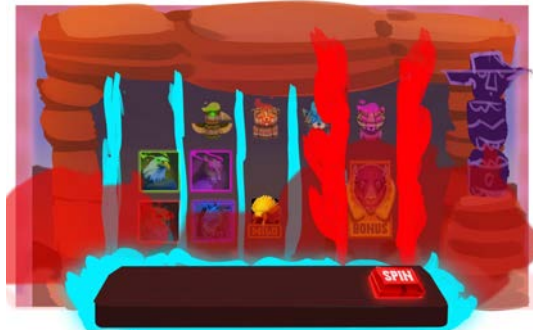

CONCEPT ART