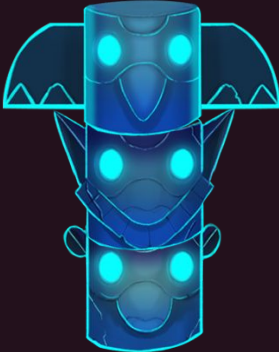

TOTEM PHASE 2

1

Totem statue turns active in Free Spins phase