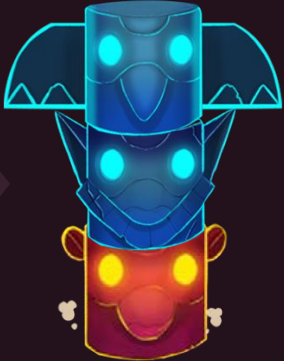

The title graphic features a central illustration of a red buffalo's head with glowing blue eyes. The word "MYSTIC" is written in large, glowing blue, blocky letters across the buffalo's face. Below it, the word "BUFFALO" is written in a bold, black, blocky font with a white outline, set against a background of bright orange and yellow flames. Four glowing gemstones are arranged around the text: two yellow diamonds at the top and two blue diamonds at the bottom. The background of the entire image is a stylized landscape with a blue sky, white clouds, a brown rocky cliff on the left with two small blue teepees on top, and a flat, brownish ground in the foreground.

# TOTEM PHASE 2

1

Totem statue turns active in Free Spins phase

2

GemStone symbols change the color of one segment

3

When totem turns to RED color player obtains 3 additional spins and one column stacked Wild