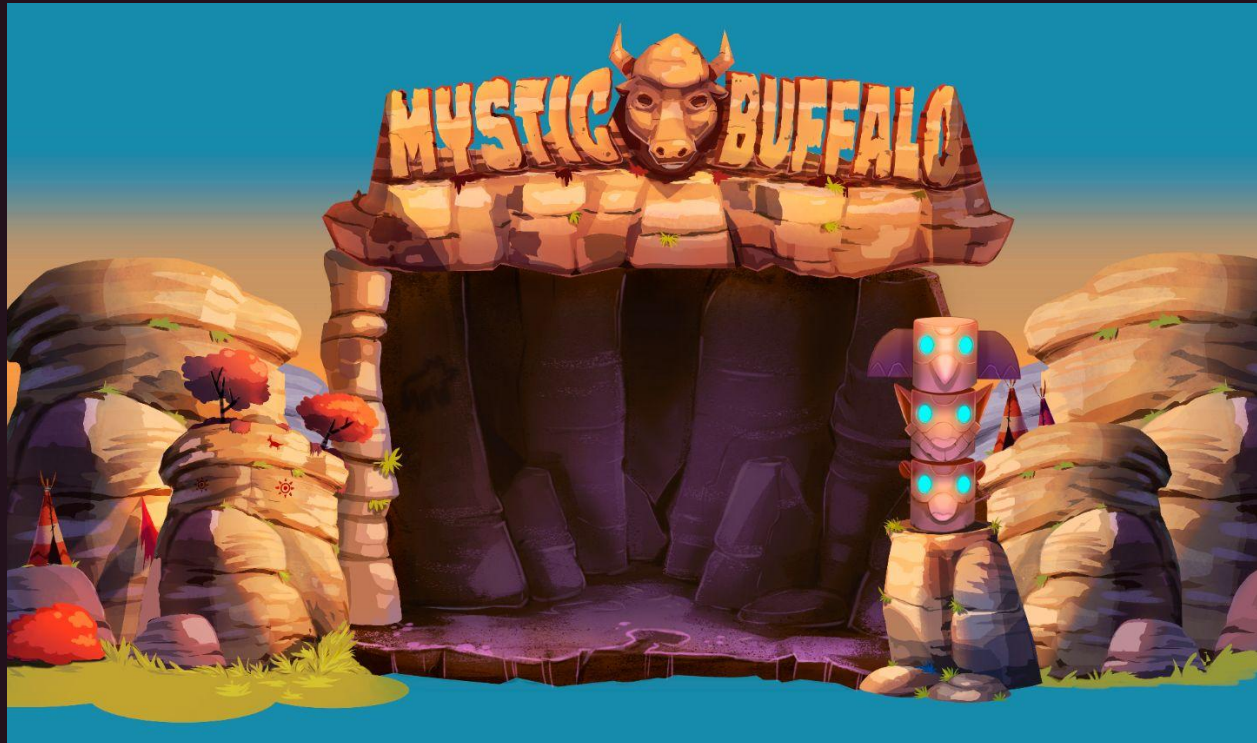

CONCEPT ART