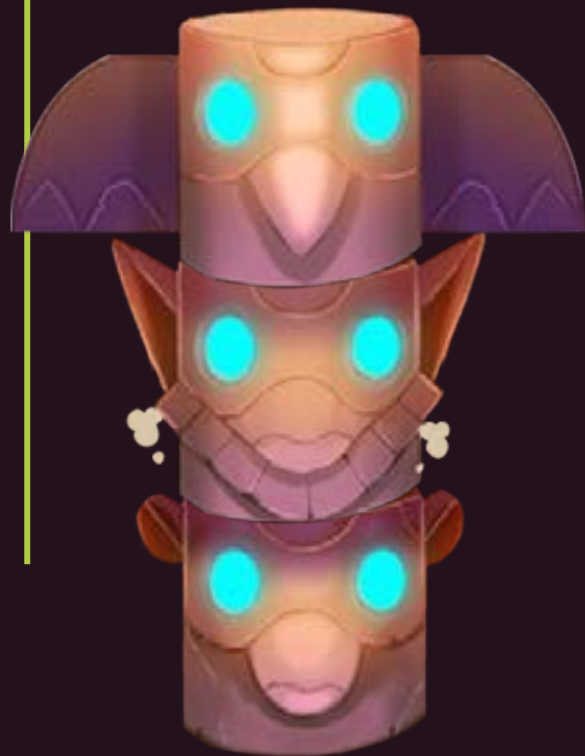

The title graphic features a central illustration of a red buffalo's head with glowing blue eyes. The word "MYSTIC" is written in large, glowing blue, blocky letters across the buffalo's face. Below it, the word "BUFFALO" is written in a bold, black, blocky font with a white outline, set against a background of bright orange and yellow flames. Four glowing gemstones are arranged around the text: two yellow diamonds at the top and two blue diamonds at the bottom. The background of the entire image is a stylized landscape with a blue sky, white clouds, a brown rocky cliff on the left with two small blue teepees on top, and a flat, brownish ground in the foreground.

# CONCEPT ART

Final Art

STANDARD SYMBOLS

Low

High

## WILD SYMBOL

*Column stacked WILD  
symbol appears in Free  
Spins phase*

**BONUS SYMBOL**

# TOTEM