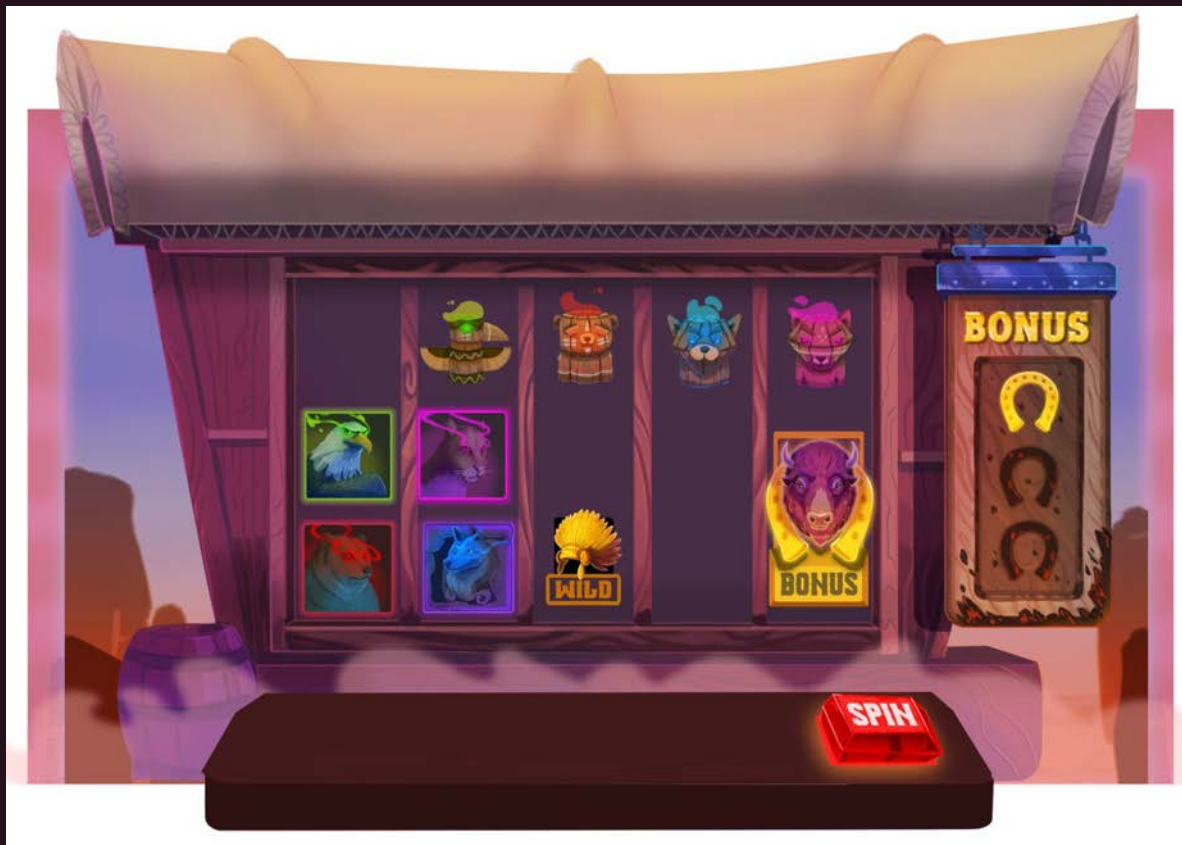

CONCEPT ART