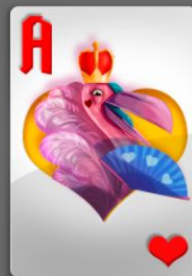

CONCEPT ART