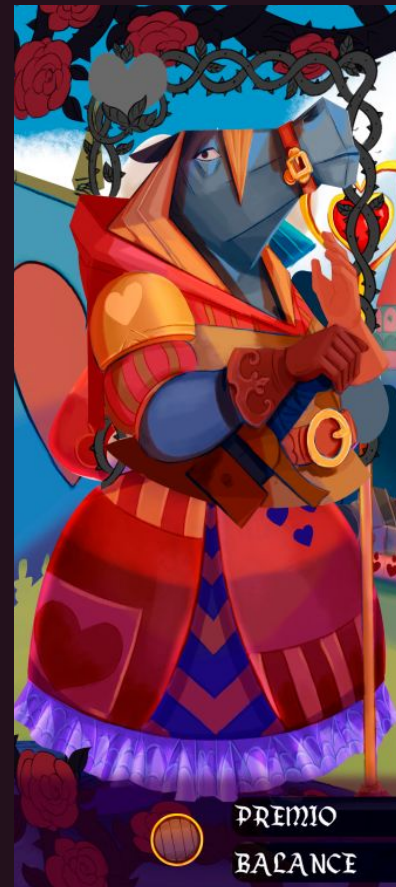

CONCEPT ART