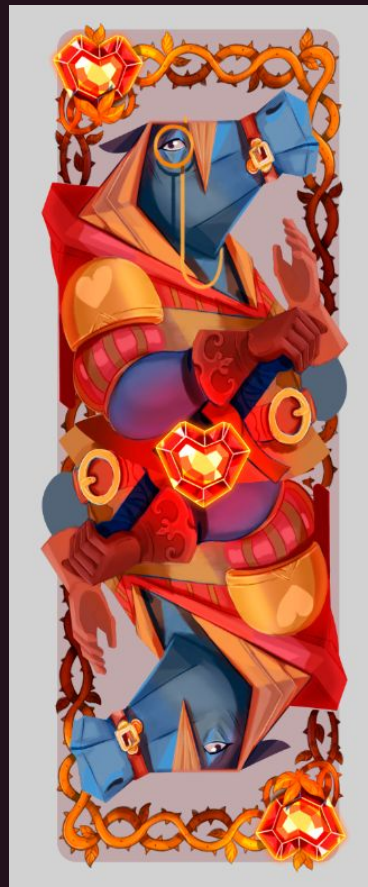

CONCEPT ART