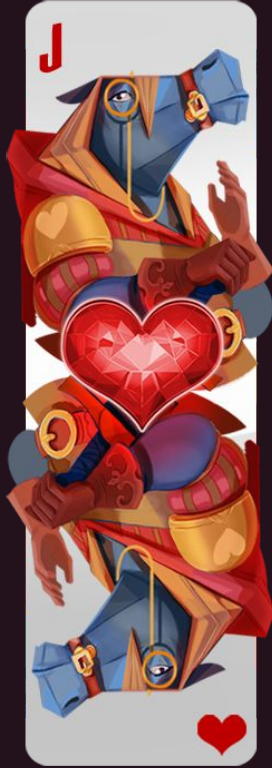

# CONCEPT ART

Final Art

STANDARD SYMBOLS

Low

High

# FREE SPINS SYMBOLS

*Red symbols increases its height to reach 3 vertical spaces instead 1*

## WILD SYMBOL

*Wild symbol increases its high to reach 2 vertical spaces instead 1 in Free Spins Bonus phase*