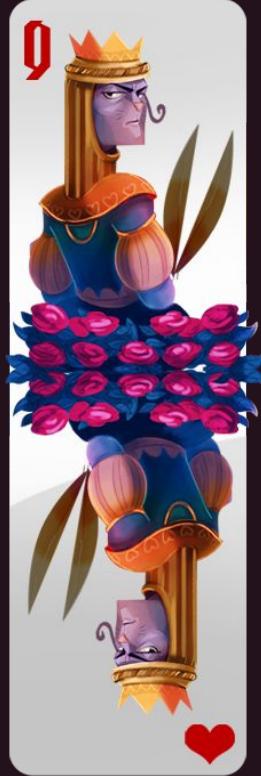

# CONCEPT ART

Final Art

STANDARD SYMBOLS

Low

High

# FREE SPINS SYMBOLS

*Red symbols increases its height to reach 3 vertical spaces instead 1*

## WILD SYMBOL

*Wild symbol increases its high to reach 2 vertical spaces instead 1 in Free Spins Bonus phase*